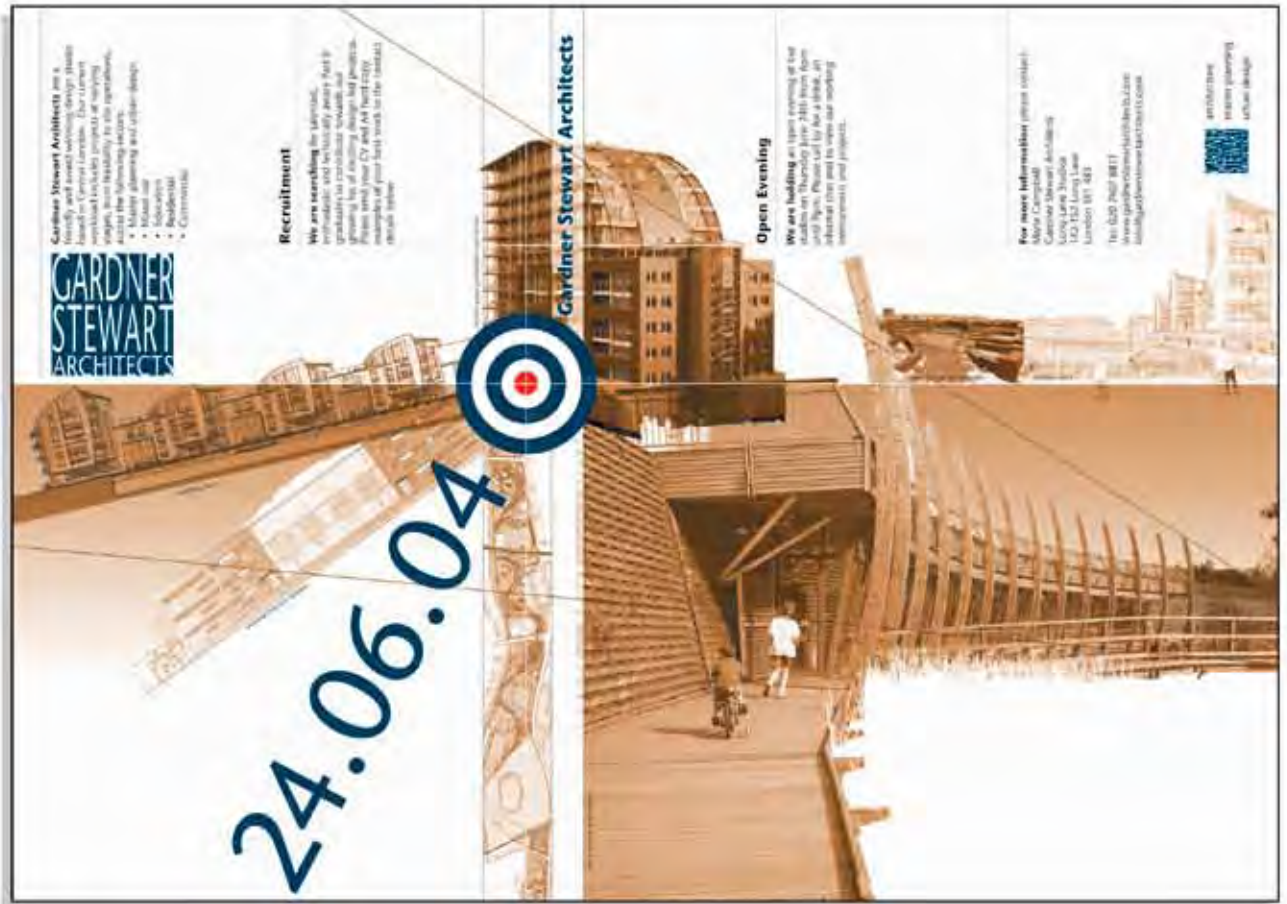

- A3 / A4 portrait / landscape promotional poster for GSA annual Open day

Development Visuals